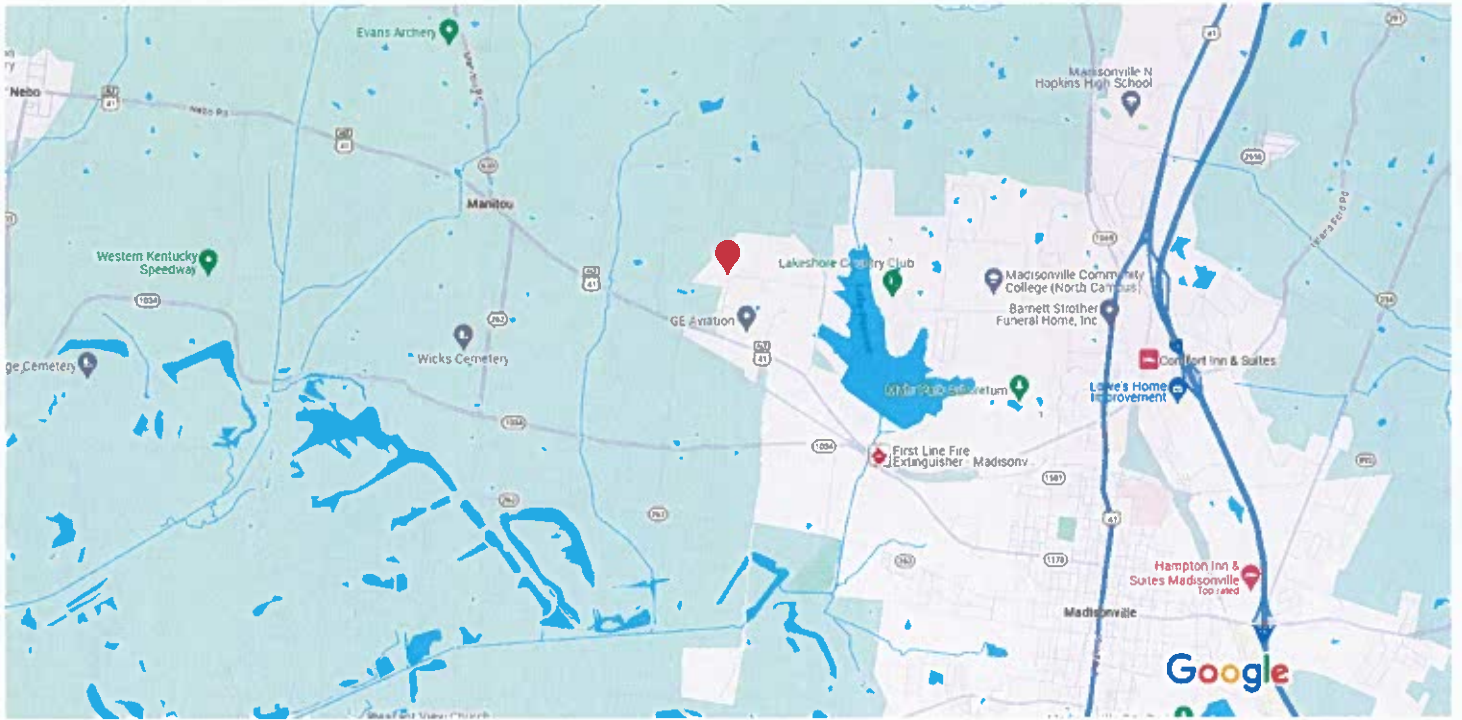

From Hopkinsville/South:

Travel north on I-169 N (formerly Edward T. Breathitt Pennyriple Parkway) toward Madisonville. At EXIT 34C, use left 2 lanes to merge onto I-69 N toward Henderson. Continue north on I-69. Take EXIT 116 toward Madisonville/Providence. Turn left onto KY-281 S/Island Ford Rd. Continue straight on KY-281 S/Island Ford Rd for 0.5 miles as it becomes US-41 ALT N/Nebo Rd. Travel another 3.3 miles on US-41 ALT N/Nebo Rd. Turn right onto Industrial Rd. Travel 0.4 miles and the Training Center will be on the left.

From Elizabethtown/East:

Travel west on Wendell H. Ford Western Kentucky Parkway toward Leitchfield/Paducah. Take EXIT 38C to merge onto I-69N/Henderson. Continue north on I-69. Take EXIT 116 toward Madisonville/Providence. Turn left onto KY-281 S/Island Ford Rd. Continue straight on KY-281 S/Island Ford Rd for 0.5 miles as it becomes US-41 ALT N/Nebo Rd. Travel another 3.3 miles on US-41 ALT N/Nebo Rd. Turn right onto Industrial Rd. Travel 0.4 miles and the Training Center will be on the left.

From Eddyville/West:

Travel east on I-69N to the junction with Wendell H. Ford Western Kentucky Parkway and Edward T. Breathitt Pennyriple Parkway. Keep left at the fork to stay on I-69N toward Henderson. Take EXIT 116 toward Madisonville/Providence. Turn left onto KY-281 S/Island Ford Rd. Continue straight on KY-281 S/Island Ford Rd for 0.5 miles as it becomes US-41 ALT N/Nebo Rd. Travel another 3.3 miles on US-41 ALT N/Nebo Rd. Turn right onto Industrial Rd. Travel 0.4 miles and the Training Center will be on the left.